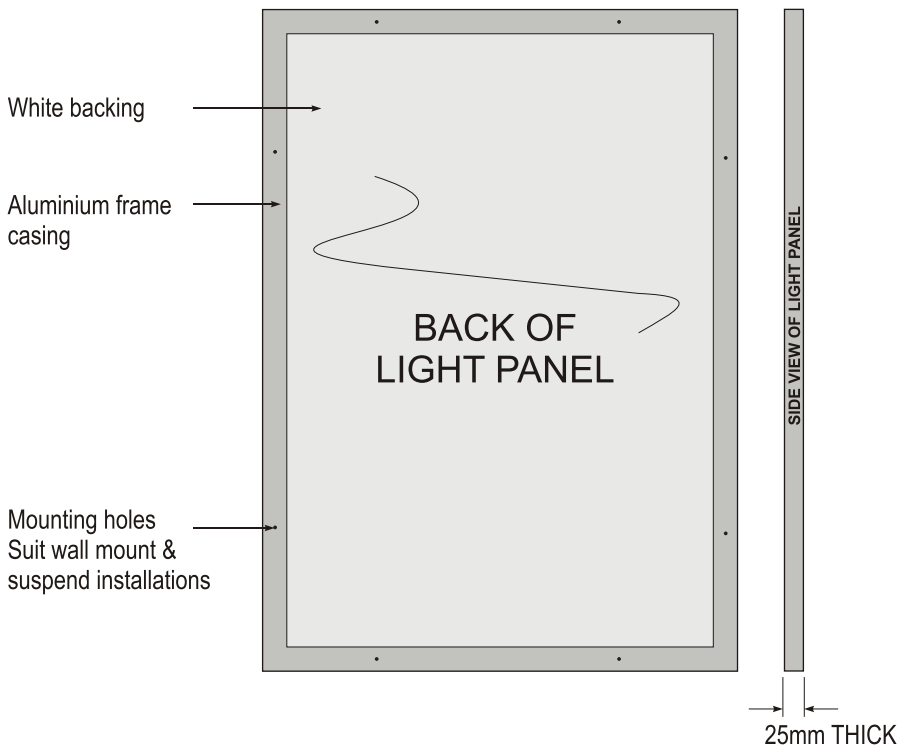

Slim LED Light Boxes

by Sign Innovative

Flat Panel 25 -Outdoor weatherproof

3mm Clear acrylic front cover.
Suction cup lift off for graphic changing. Secure lock in cover is resistant to rain water, dust & tampering.

Border to face.

Aluminium frame edges.

Suction cup lift off front cover for graphic insert replacement.

Simply insert a printed back-lit film graphic into magnetic film retainer behind!

35mm BORDER

Features:

- Outdoor, front open light box.
- Weather and tamper proof
- Custom built to size.
- A0, A1, A2 poster sizes.
- ULTRA SLIM only 25mm thin..
- High intensity LED lighting.
 - Long service life +50,000hrs
- Powered by 12 volt DC transformer.
- Standard finishes are anodised aluminium silver & powder coated black. Colours up on request.
- Suitable installations:
 - Wall mount, suspend, recess.