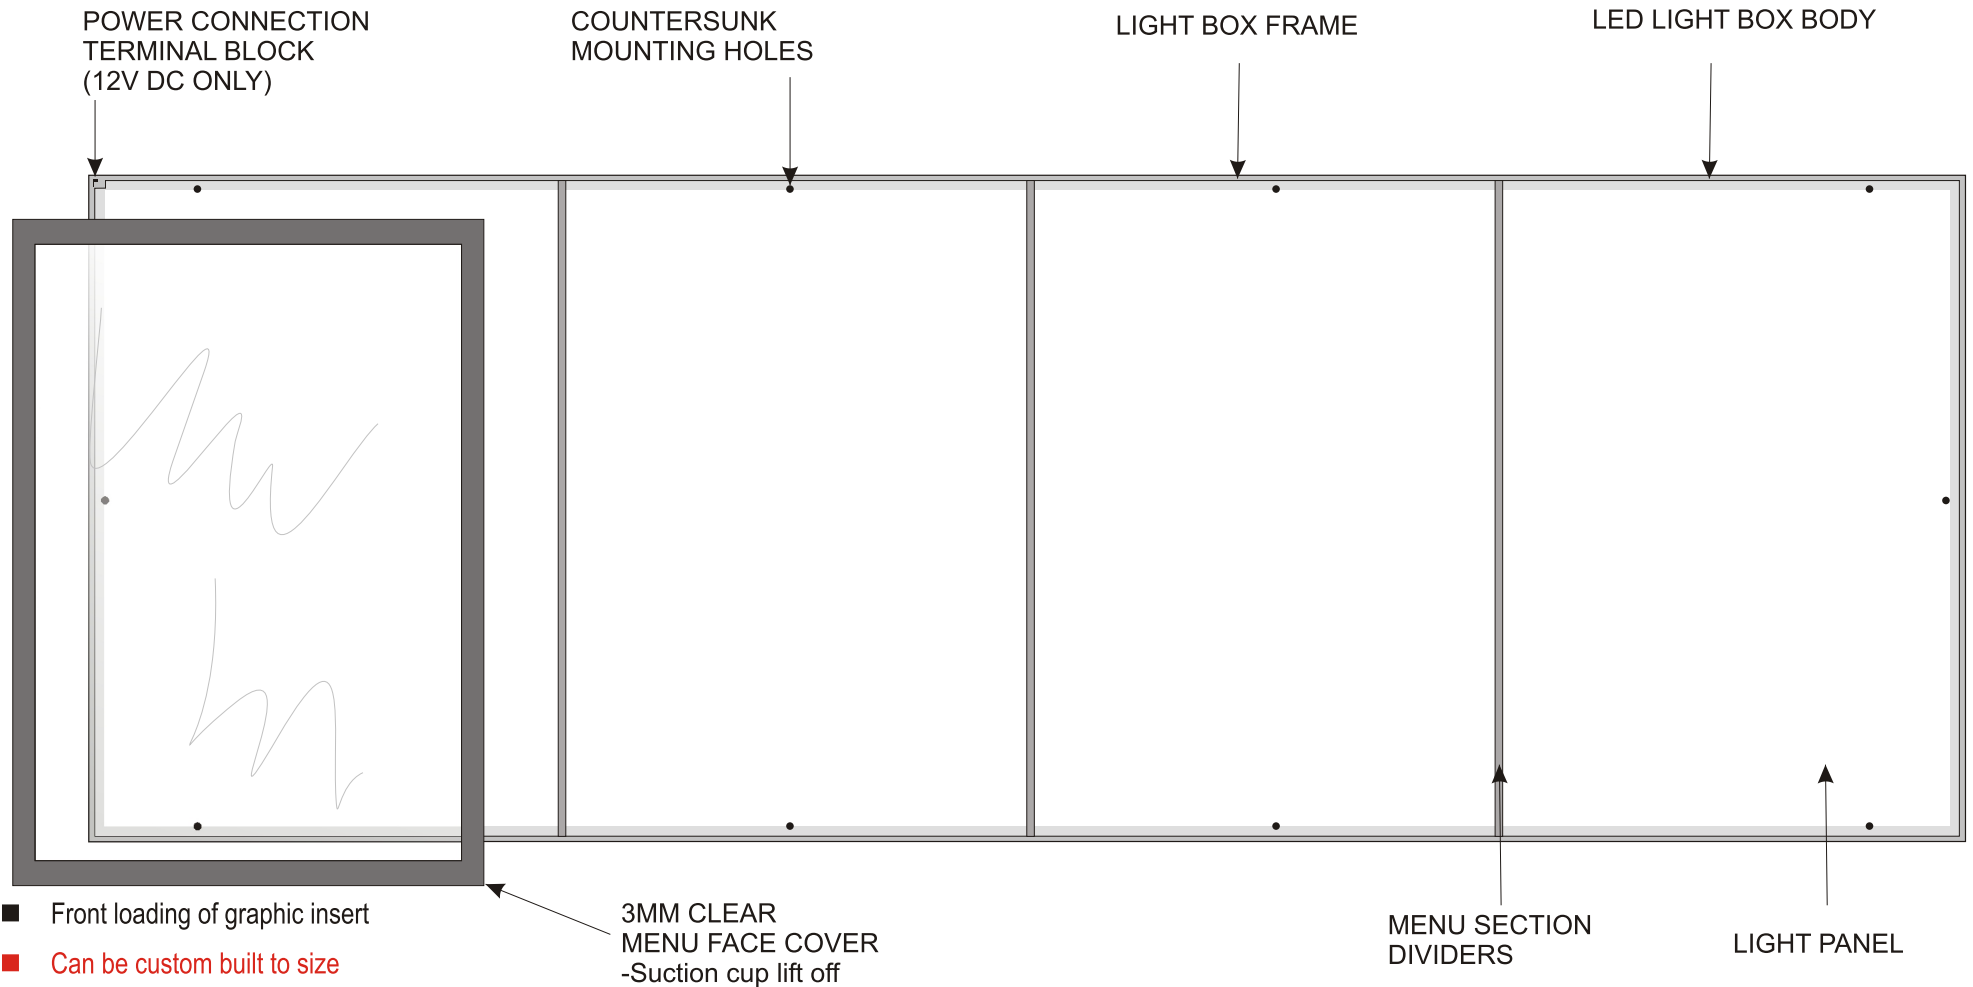

Swift LED MENU BOARD SYSTEM -INSTALLATION SPECIFICATIONS -4 section A2

DIMENSIONS: 1759mm X 616mm X 20mm.

- Front loading of graphic insert
- Can be custom built to size
- ULTRA SLIM only 20mm thin
- Luminance 7000 lux/m²
- LED life span configured for extended life of +50,000hrs
- Powered by 12 volt DC power supply
- Standard finish -Black / silver trim or Silver / silver trim