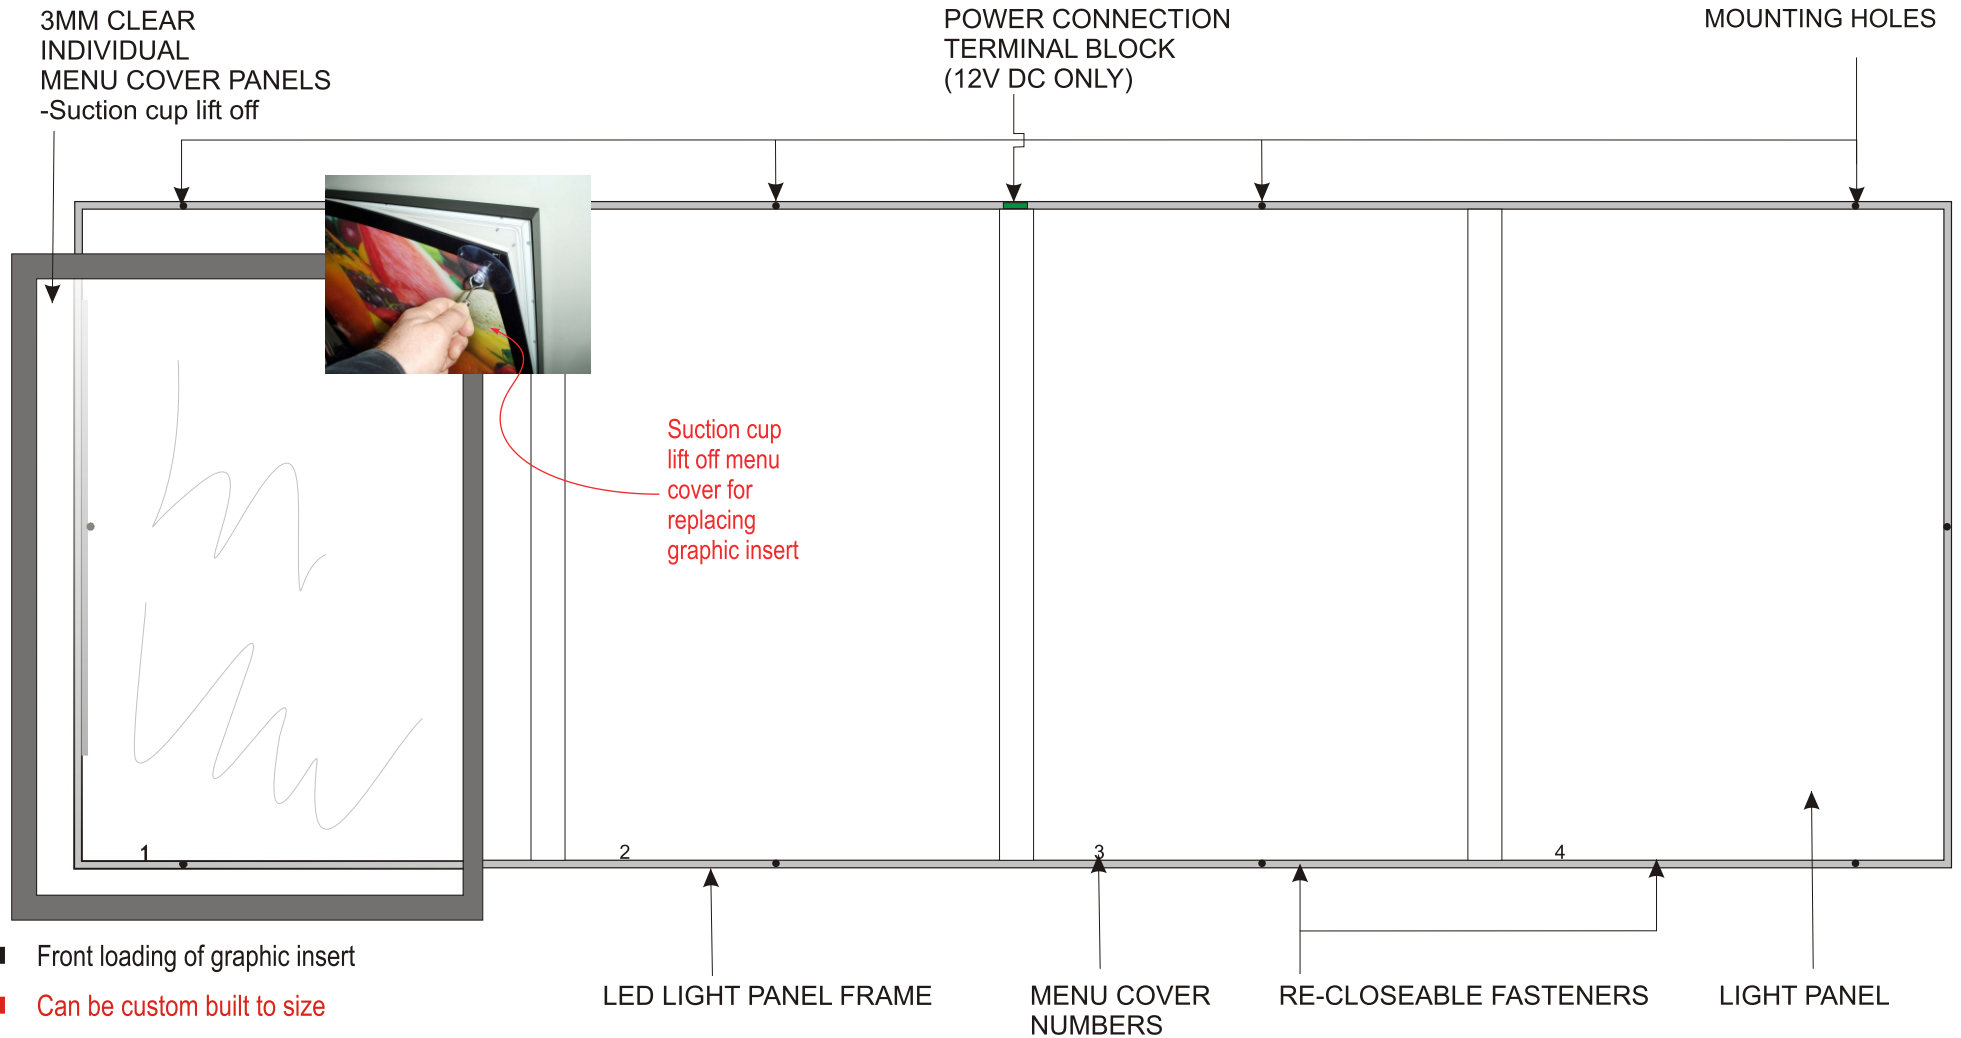

FLAT PANEL LED MENU SYSTEM -4 section A2 POSTER

DIMENSIONS: 1735mm X 634mm X 25mm.

- Front loading of graphic insert
- Can be custom built to size
- ULTRA SLIM only 25mm thin
- Luminance 7000 lux/m²
- LED life span configured for extended life of +50,000hrs
- Powered by 12 volt DC power supply
- Available finishes -Black, Silver & White