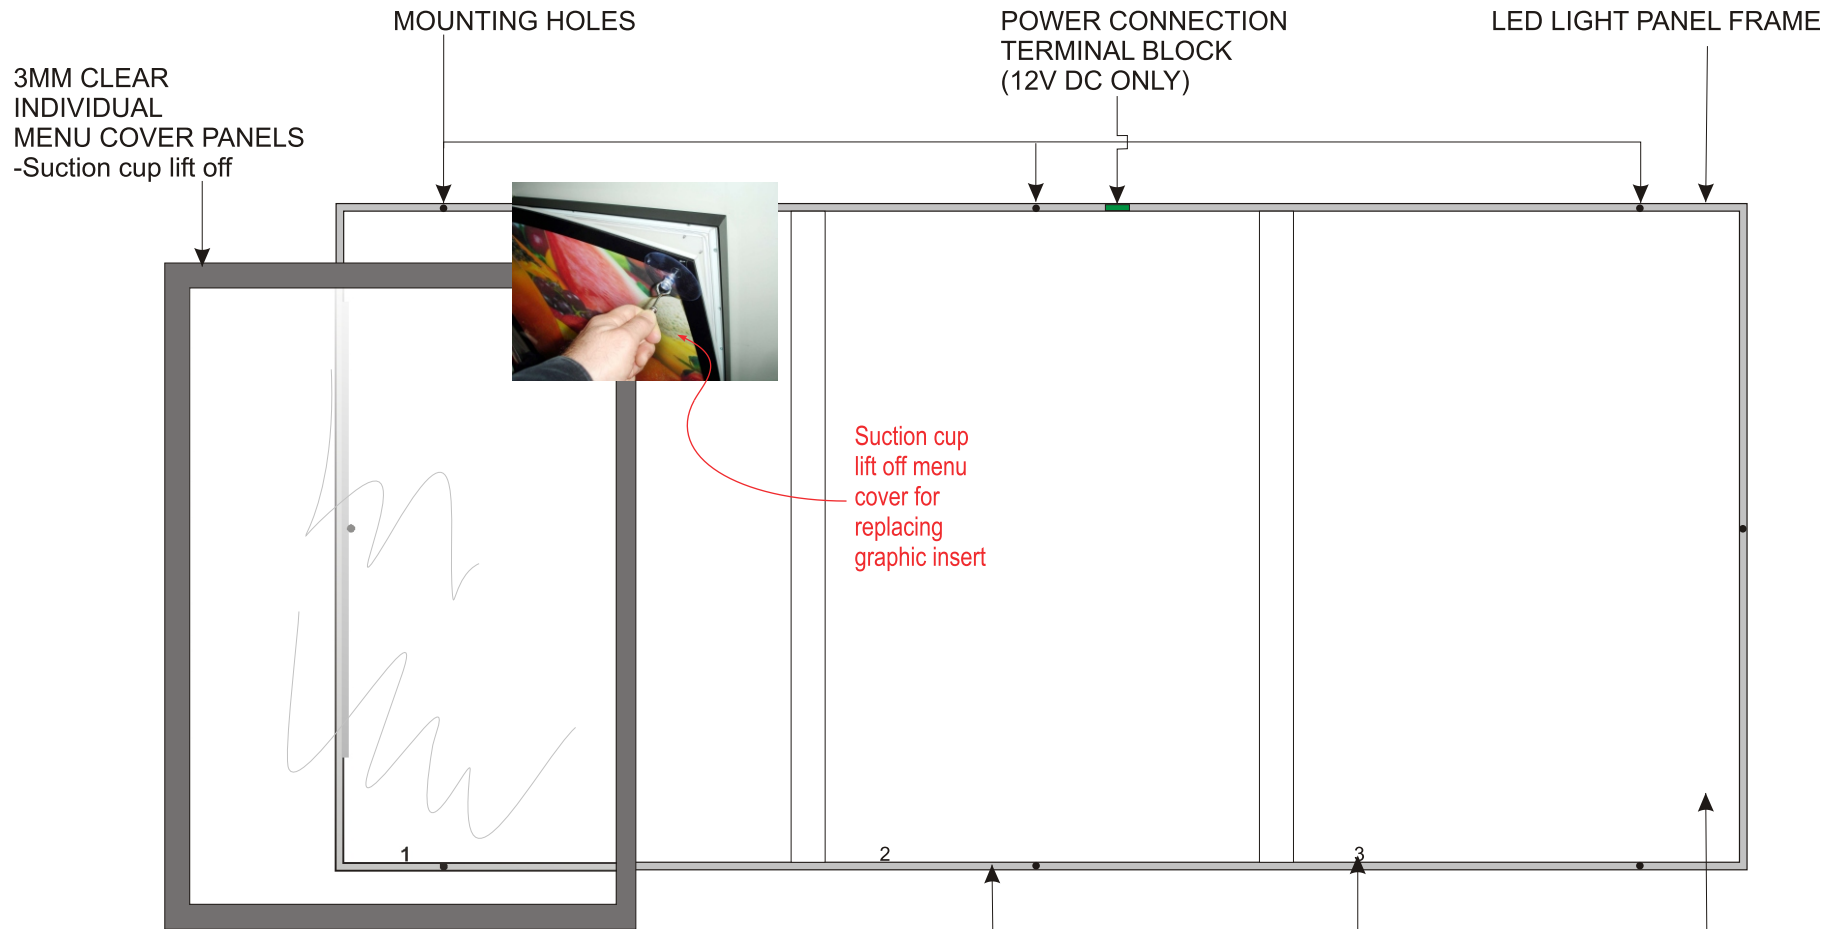

FLAT PANEL LED MENU SYSTEM -3 Section A2 POSTER

DIMENSIONS: 1310mm X 634mm 25mm.

- Front loading of graphic insert
- Can be custom built to size
- ULTRA SLIM only 25mm thin
- Luminance 7000 lux/m2
- LED life span configured for extended life of +50,000hrs
- Powered by 12 volt DC power supply
- Available Finishes -Black, Silver & White