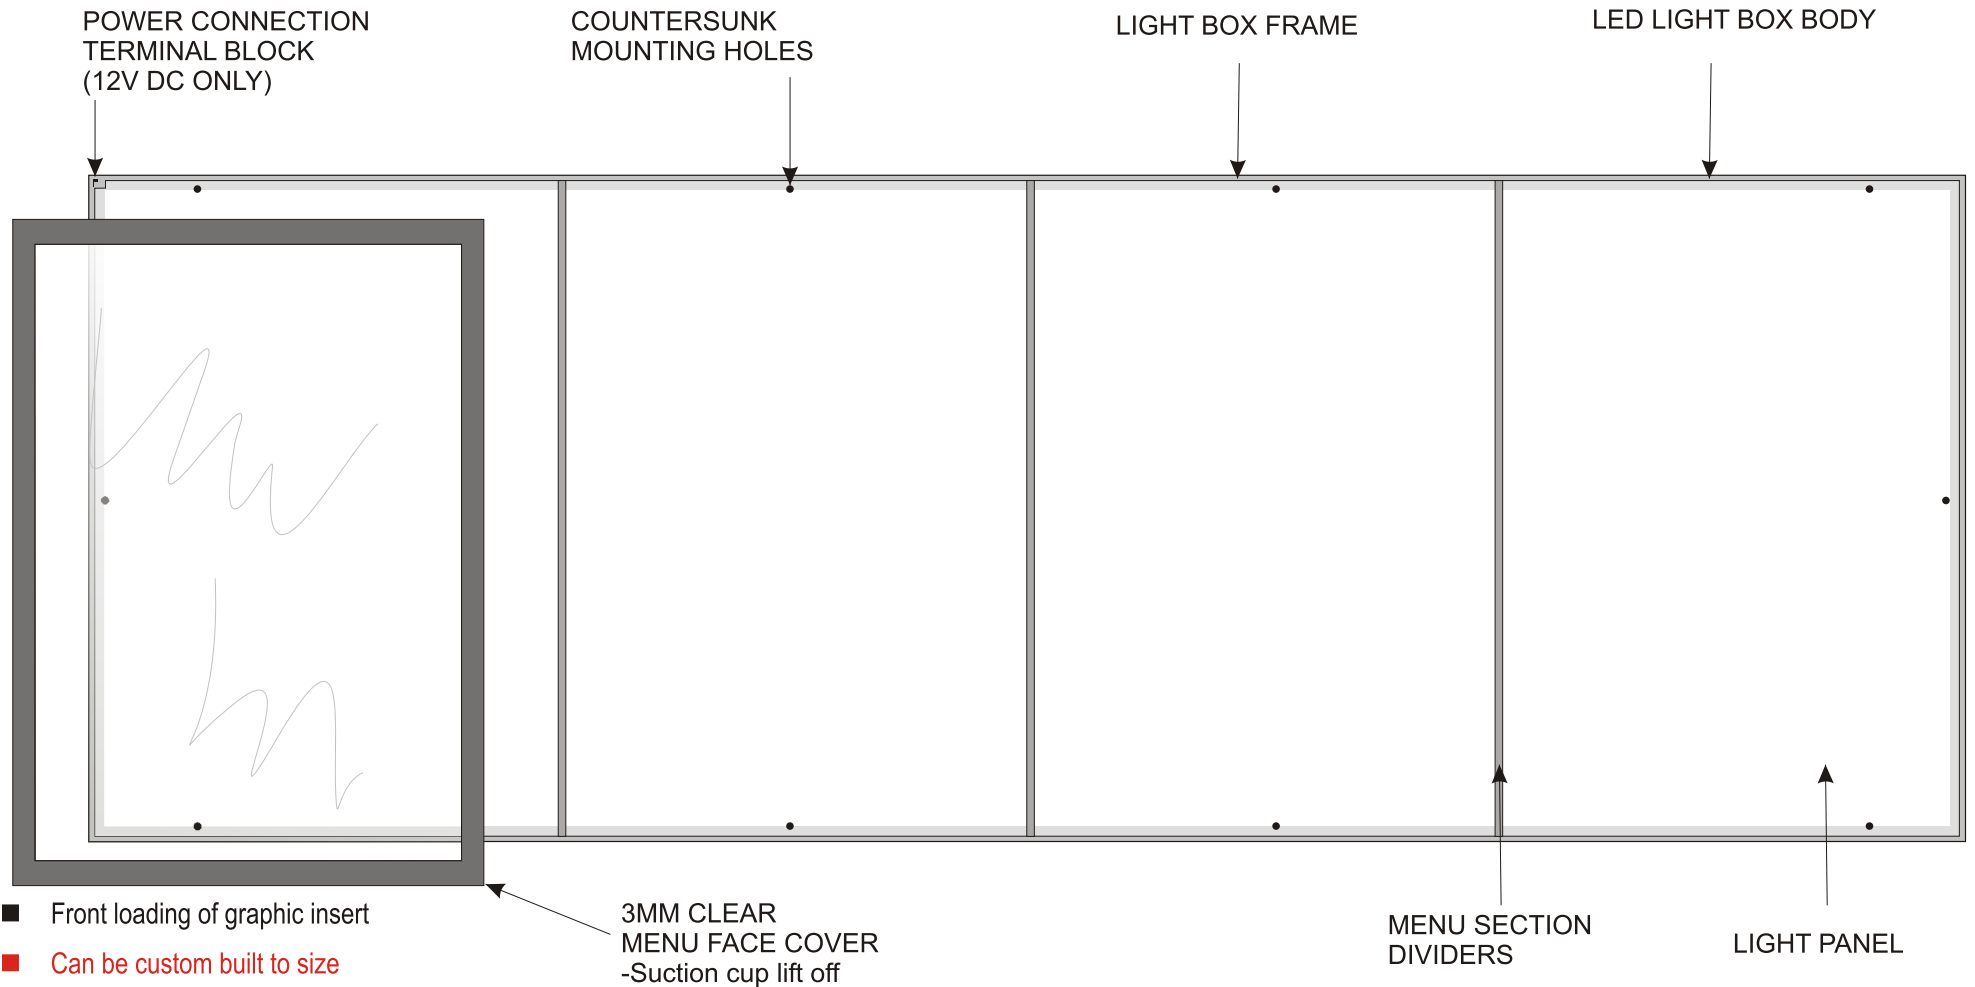

Swift LED MENU BOARD SYSTEM -INSTALLATION SPECIFICATIONS -4 section A1

DIMENSIONS: 2455mm X 863mm X 20mm.

- Front loading of graphic insert
- Can be custom built to size
- ULTRA SLIM only 20mm thin
- Luminance 7000 lux/m²
- LED life span configured
for extended life of +50,000hrs
- Powered by 12 volt DC power supply
- Standard finish -Black / silver trim or
Silver / silver trim