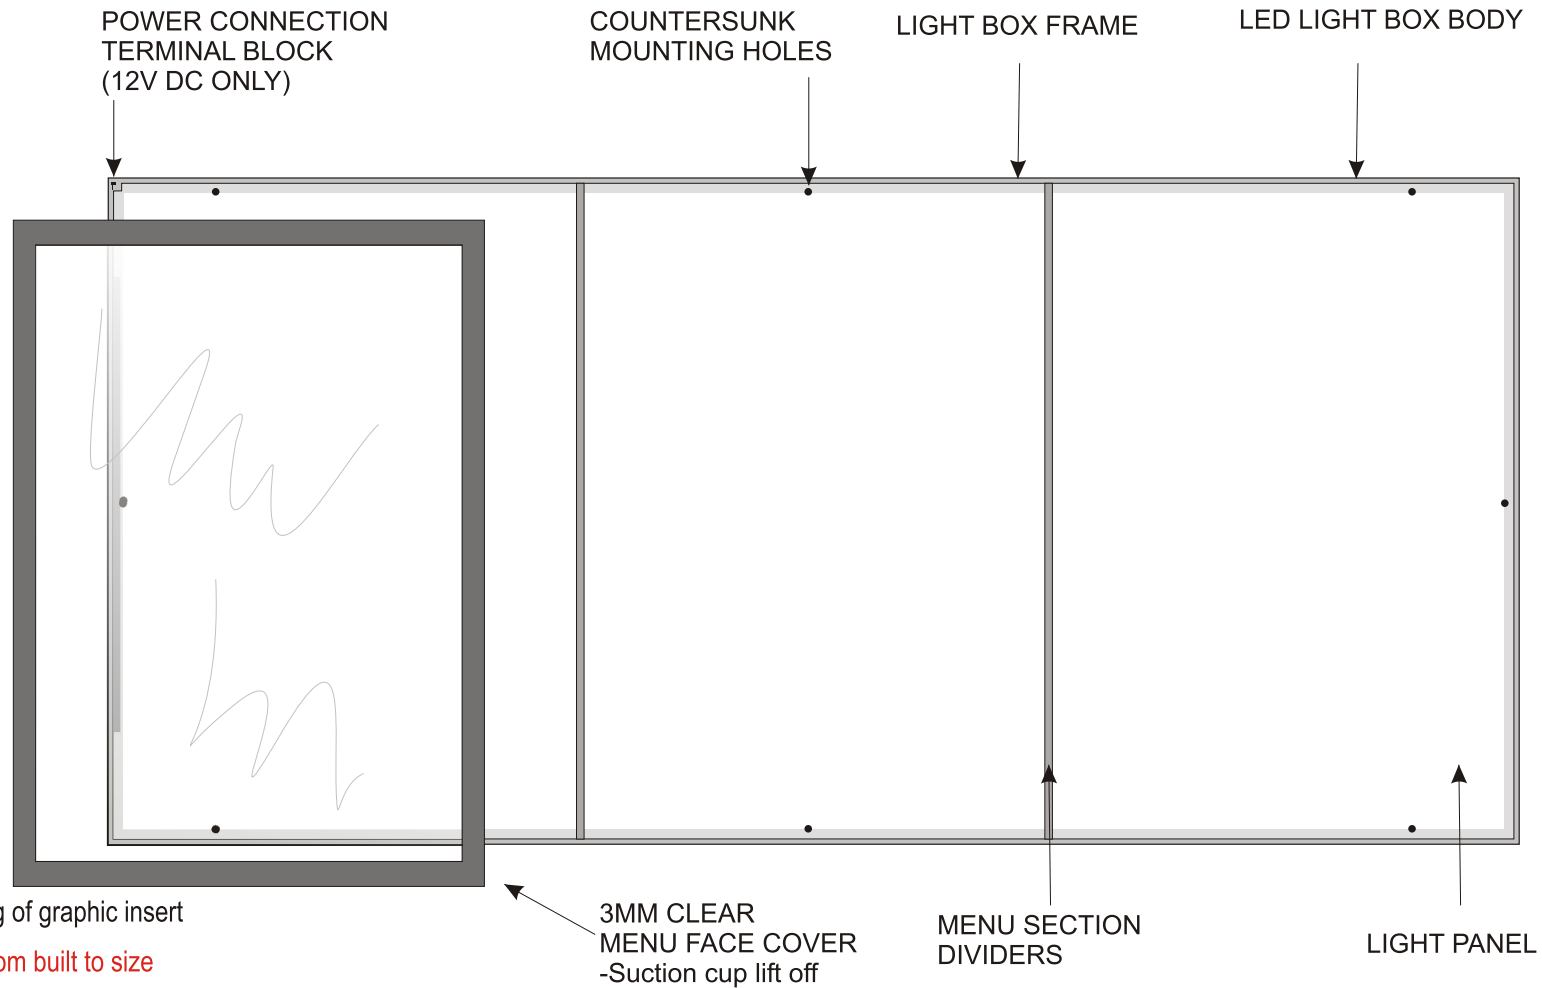

Swift LED MENU BOARD SYSTEM -INSTALLATION SPECIFICATIONS -3 section A1

DIMENSIONS: 1846mm X 863mm X 20mm.

- Front loading of graphic insert
- Can be custom built to size
- ULTRA SLIM only 20mm thin
- Luminance 7000 lux/m²
- LED life span configured for extended life of +50,000hrs
- Powered by 12 volt DC power supply
- Standard finish -Black / silver trim or Silver / silver trim