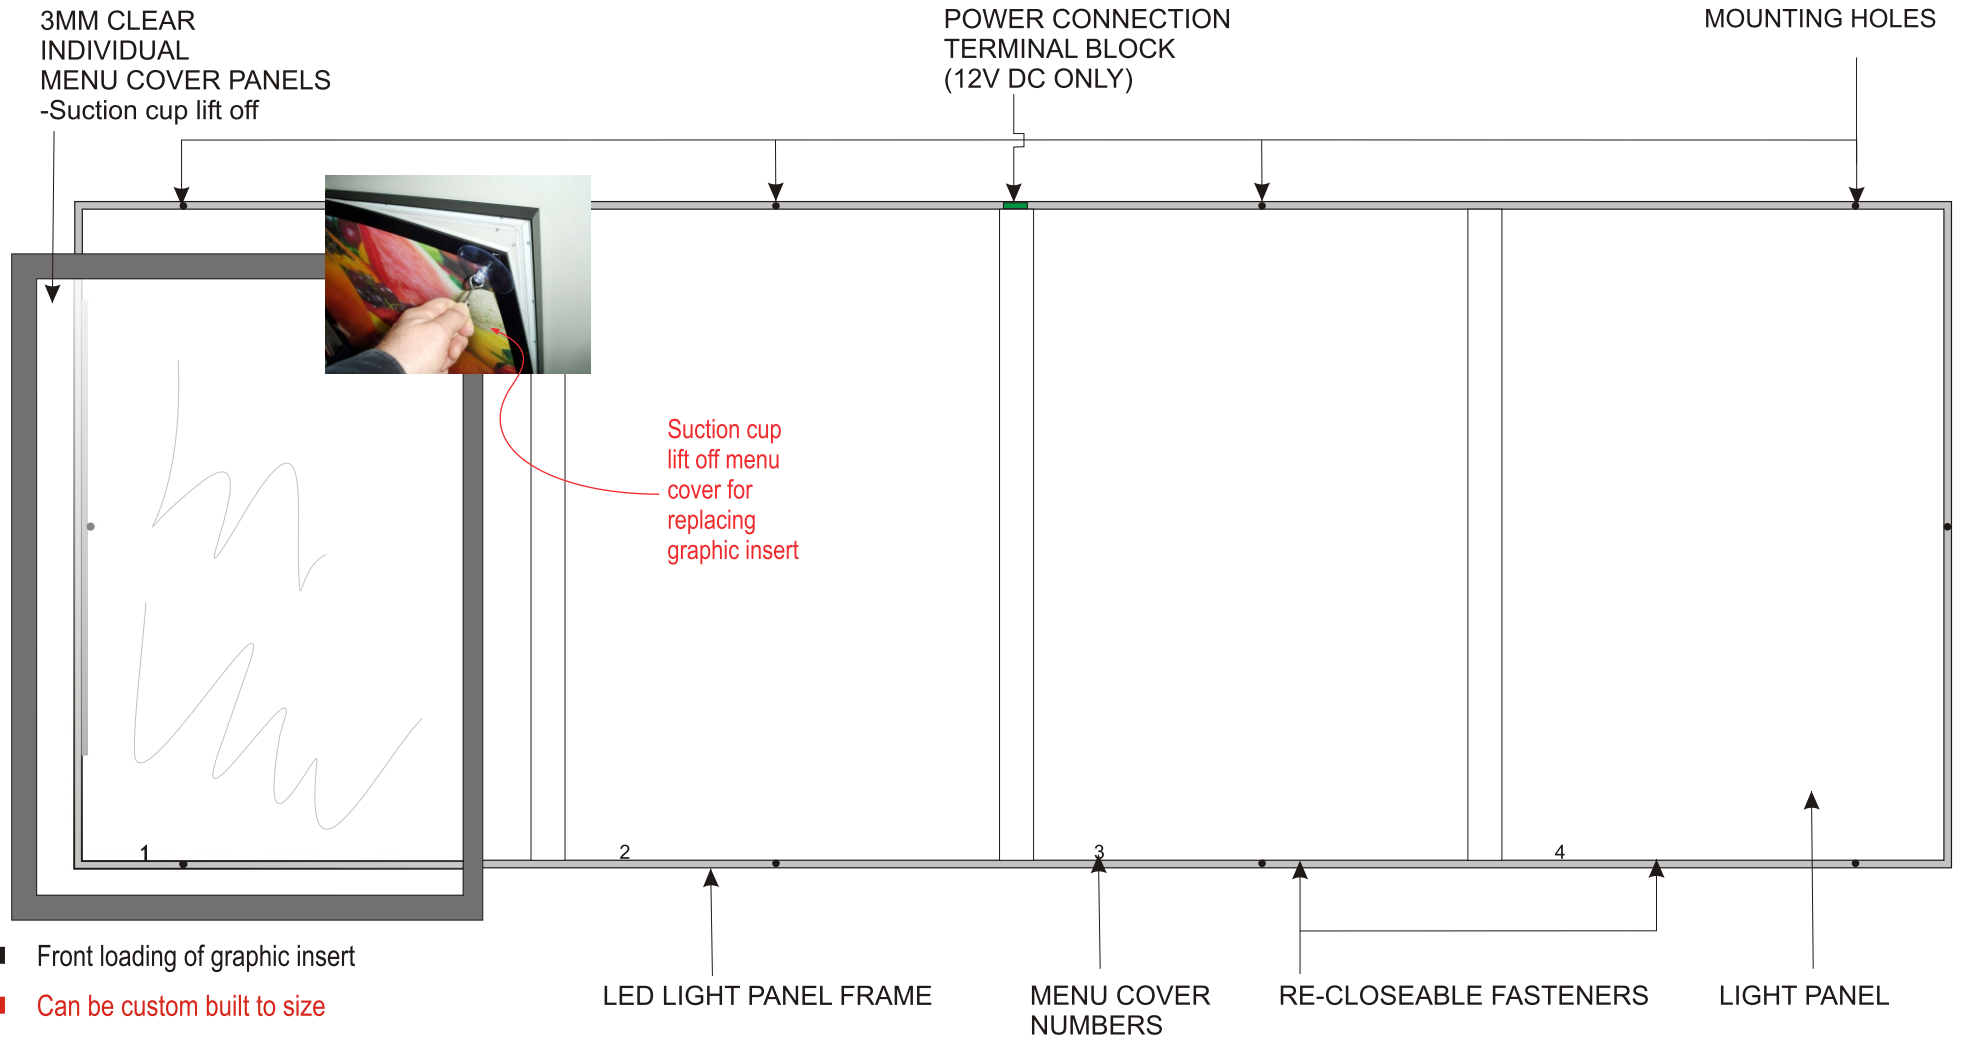

FLAT PANEL LED MENU SYSTEM -4 section A1 POSTER

DIMENSIONS: 2431mm X 881mm X 25mm.

- Front loading of graphic insert
- Can be custom built to size
- ULTRA SLIM only 25mm thin
- Luminance 7000 lux/m2
- LED life span configured for extended life of +50,000hrs
- Powered by 12 volt DC power supply
- Available finishes -Black, Silver & White