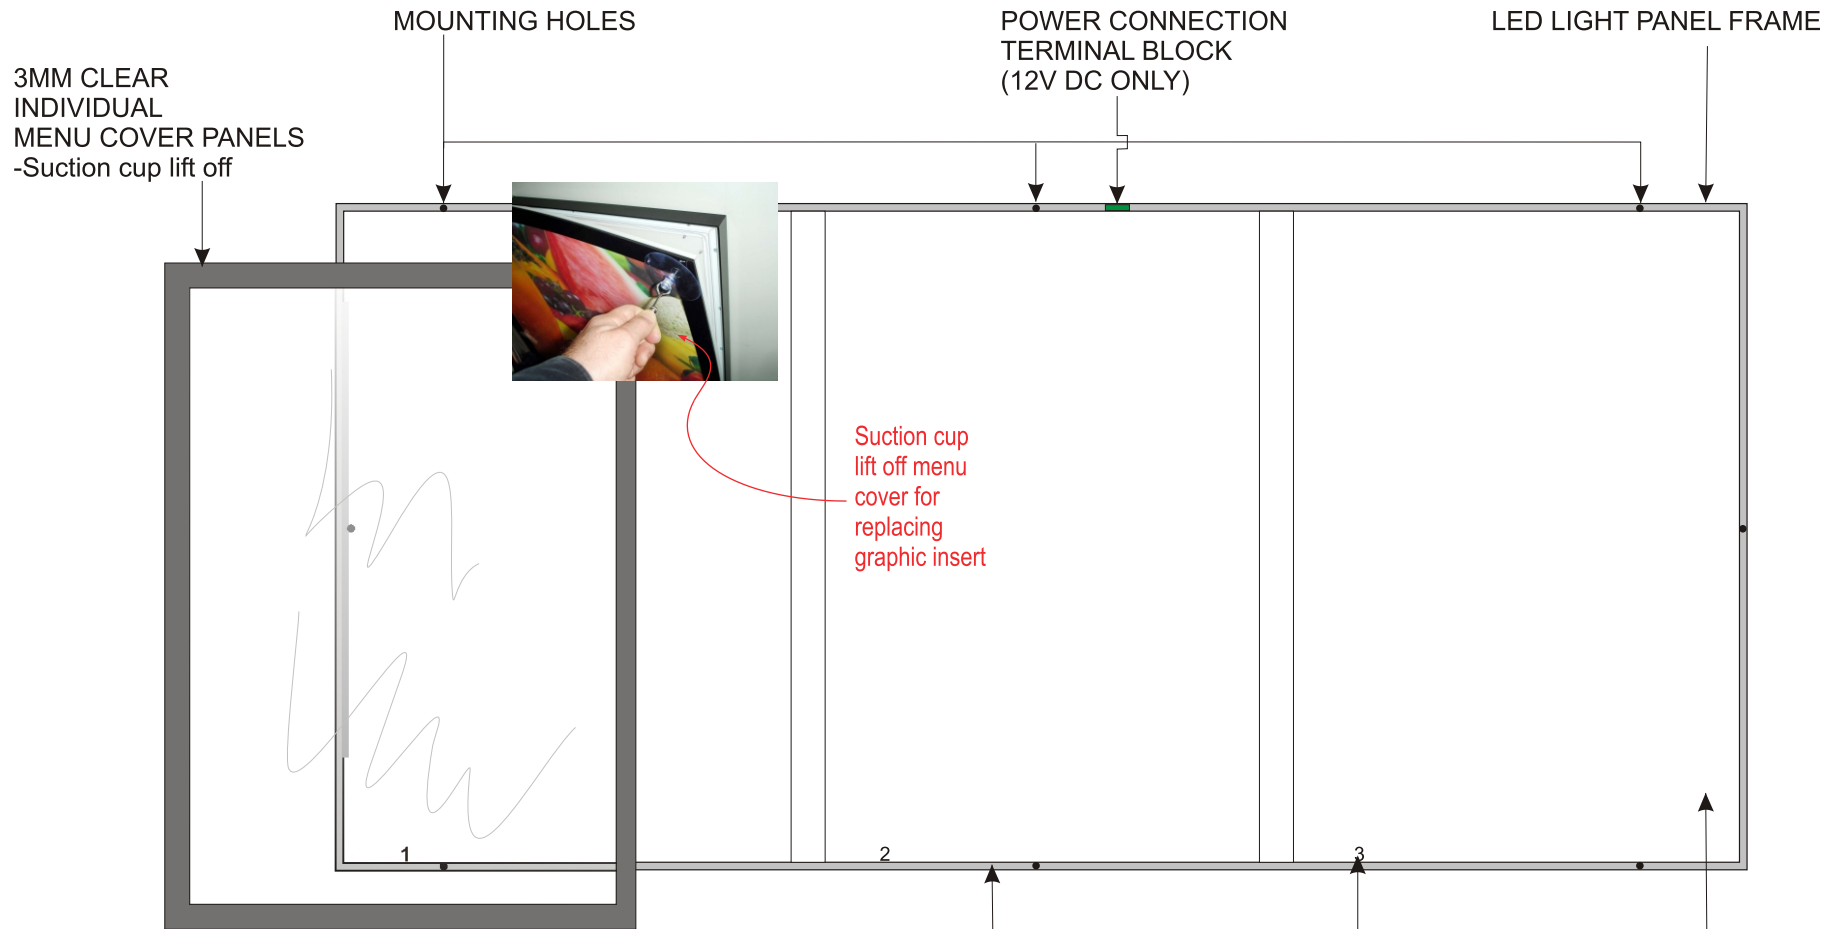

# FLAT PANEL LED MENU SYSTEM -3 Section A1 POSTER

DIMENSIONS: 1832mm X 881mm 25mm.

- Front loading of graphic insert
- Can be custom built to size
- ULTRA SLIM only 25mm thin
- Luminance 7000 lux/m<sup>2</sup>
- LED life span configured for extended life of +50,000hrs
- Powered by 12 volt DC power supply
- Available Finishes -Black, Silver & White